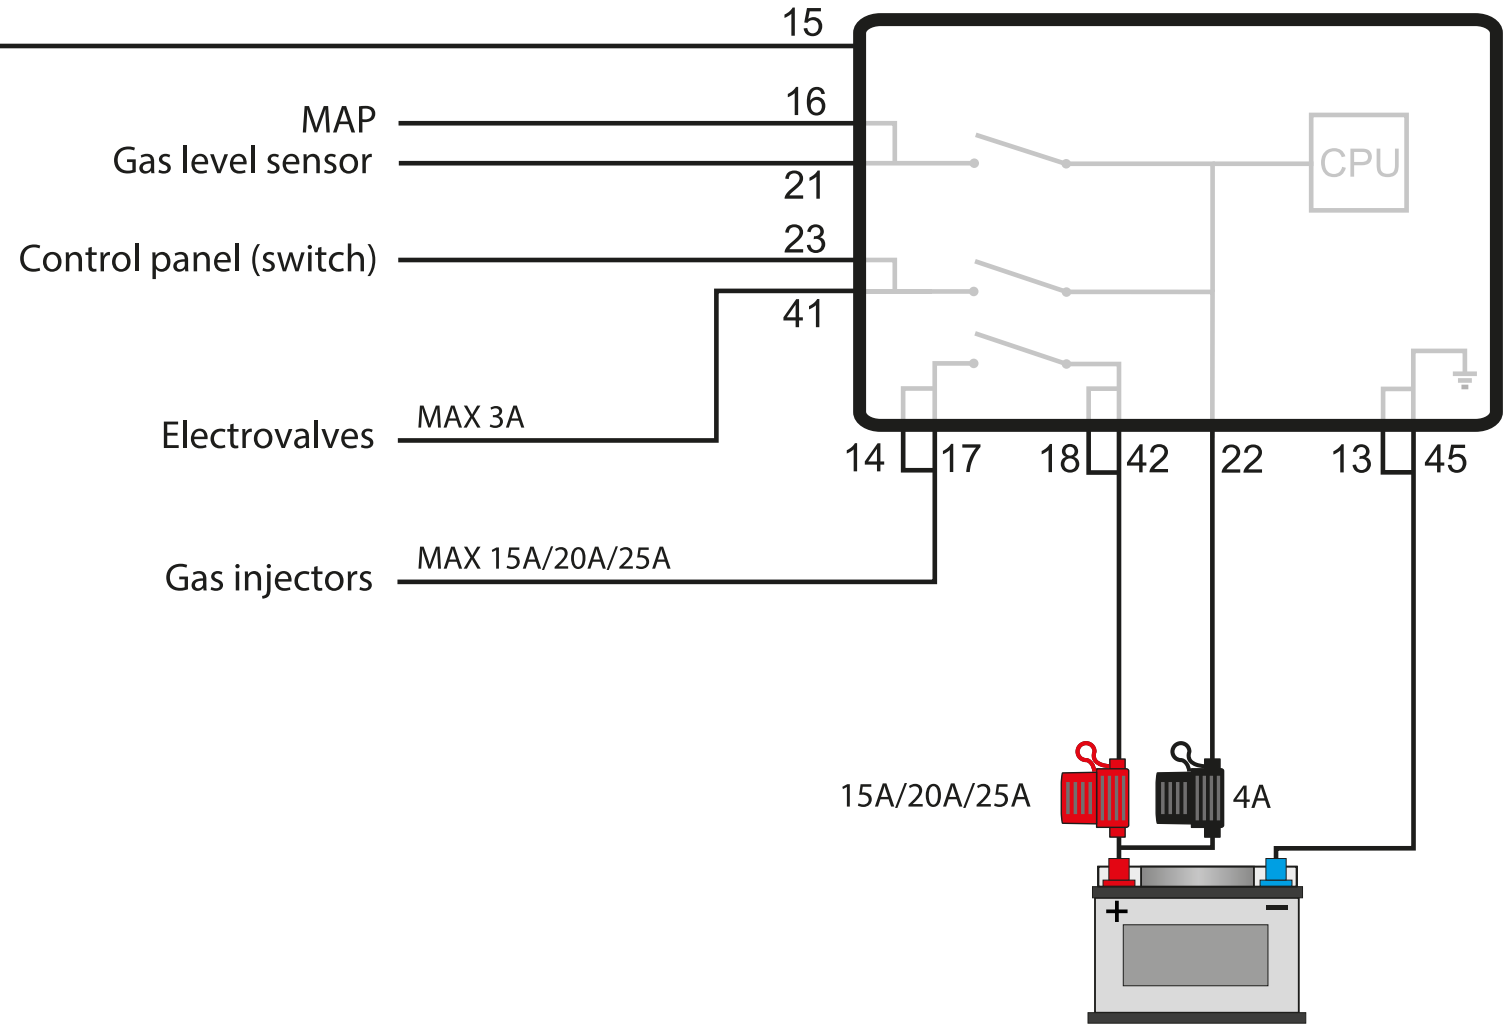

Ignition switch

# SERIA TECH 3xx

## TECH 3xx SERIES - POWER SUPPLY FLOW CHART